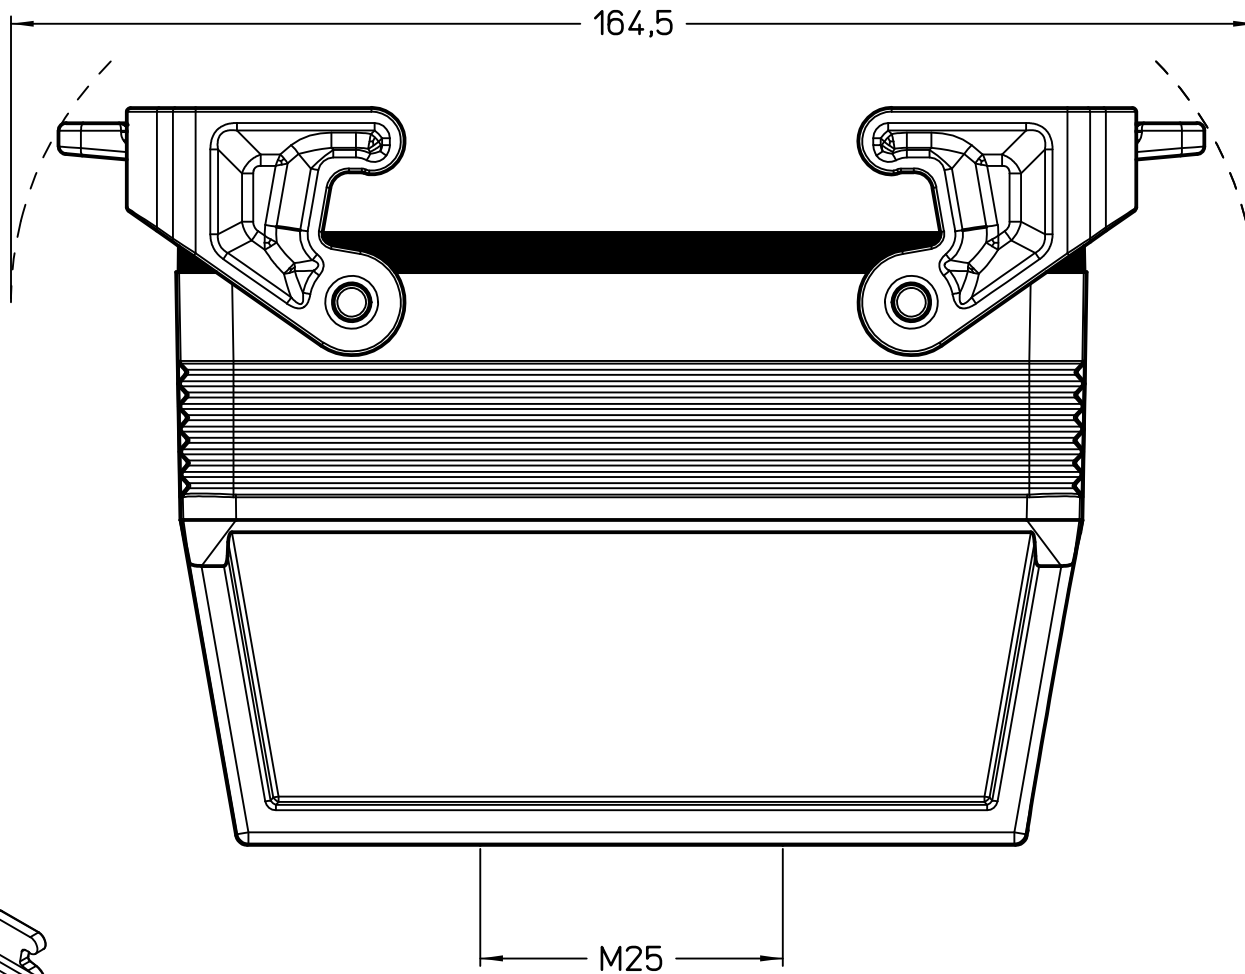

Diritti riservati All rights reserved

1

2

3

Dimensions  
in mm

Simplified representation with dimensions without tolerance

Original Size A4

JMPFV 24 G25

Date 14/11/23

hood, size "104.27", 1x M25 top entry,

Sign. G. Renna

with 2 Jei-P levers

Scale  
1:1

1

2

3