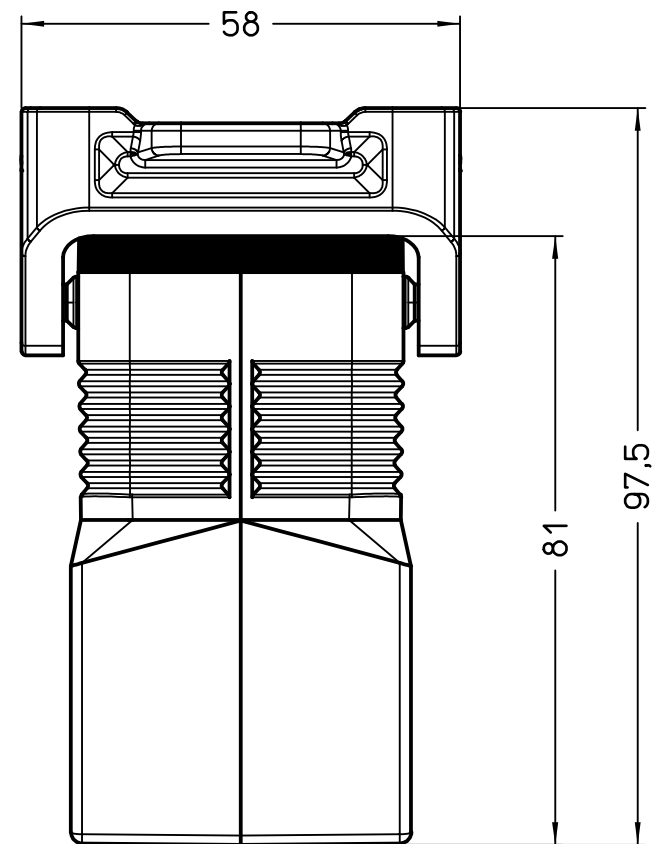

Diritti riservati All rights reserved

1

2

3

Dimensions  
in mm

Simplified representation with dimensions without tolerance

Original Size A4

JMPFV 24 G25

Date 14/11/23

hood, size "104.27", 1x M25 top entry,

Sign. G. Renna

with 2 Jei-P levers

Scale  
1:1

1

2

3